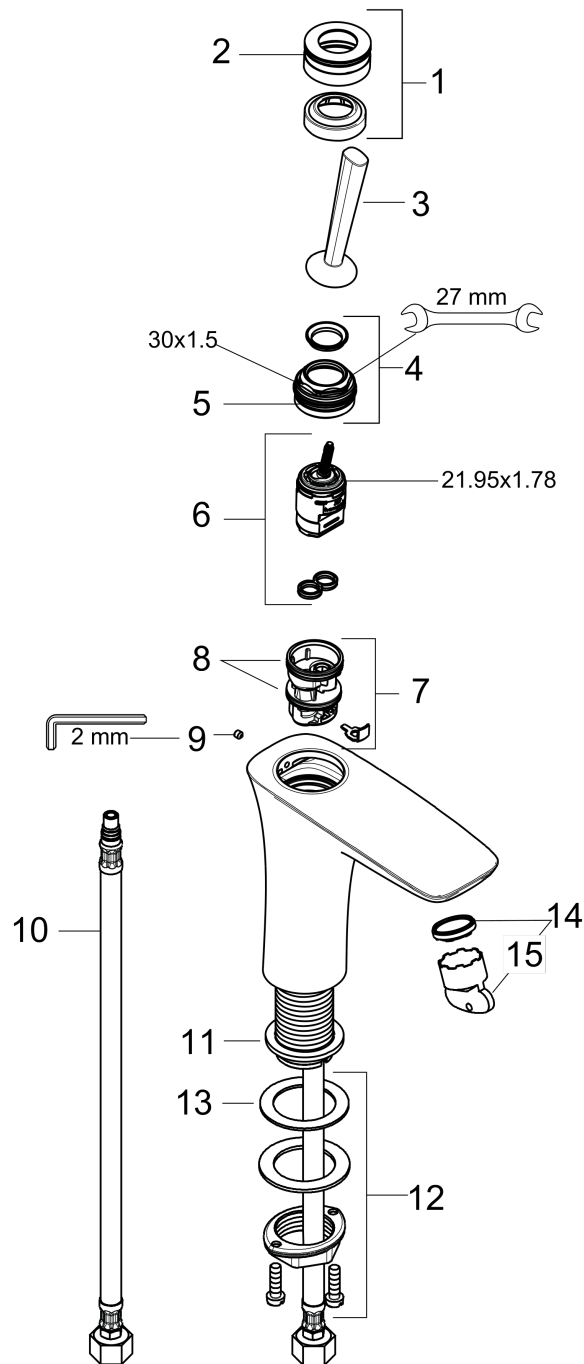

PuraVida

PuraVida 240 Single-Hole Faucet without Pop-Up, 1.2 GPM

Finishes : **white/chrome** Part no. : **15072401**

Description

Features

- Solid brass
- Laminar spray
- Flow: 1.2 GPM
- 16° adjustable spray
- Joystick ceramic cartridge
- Pop-up assembly not included

Item details

List Price

\$ 770.00

Technology

Compliance

Product image

Scale drawing

PuraVida

PuraVida 240 Single-Hole Faucet without Pop-Up, 1.2 GPM

Finishes : white/chrome Part no. : 15072401

Exploded drawing

Year of production: 07/16 - 12/17

PuraVida

PuraVida 240 Single-Hole Faucet without Pop-Up, 1.2 GPM

Finishes : **white/chrome** Part no. : **15072401**

Spare parts list

Year of production: **07/16 - 12/17**

Pos.	Description	Part no.	Price	PU
1	escutcheon Ø 37 mm	95288000	-	1
2	O-ring 33x1,5	98164000	-	1
3	handle	95287000	-	1
4	nut	97157000	-	1
5	O-Ring 30x2	98186000	-	1
6	cartridge, assy	96339000	-	1
7	adapter for cartridge	95289000	-	1
8	O-ring 26x2	98147000	-	1
9	hollow set screw M4x6	97767000	-	1
10	connection hose 35½" M8x0,75 G3/8	95372001	-	1
11	flat seal	98749000	-	1
12	fixing set (Ø 32)	13961000	-	1
13	lever collar	97548000	-	1
14	aerator M24x1 (4,5 l/min)	92880000	-	1
15	service tool	95661000	-	1
a	O-ring 21,95x1,78	95169000	-	1
b	service tool for disassembling the handle	92124000	-	1
c	fixation extension 35 mm	13898000	-	1