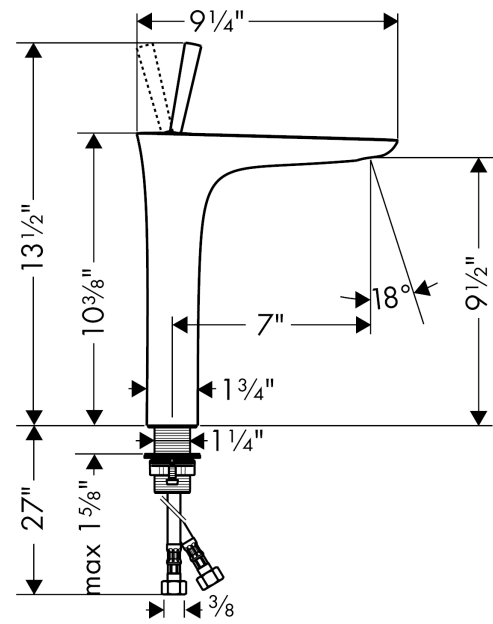

PuraVida

PuraVida 240 Single-Hole Faucet without Pop-Up, 1.2 GPM

Finishes : **white/chrome** Part no. : **15072401**

Description

Features

- Solid brass
- Laminar spray
- Flow: 1.2 GPM
- 16° adjustable spray
- Joystick ceramic cartridge
- Pop-up assembly not included

Item details

List Price

\$ 770.00

Technology

Compliance

Product image

Scale drawing

PuraVida

PuraVida 240 Single-Hole Faucet without Pop-Up, 1.2 GPM

Finishes : white/chrome Part no. : 15072401

Exploded drawing

Year of production: 07/16 - 12/17

PuraVida

PuraVida 240 Single-Hole Faucet without Pop-Up, 1.2 GPM

Finishes : **white/chrome** Part no. : **15072401**

Spare parts list

Year of production: **07/16 - 12/17**

Pos.	Description	Part no.	Price	PU
1	escutcheon Ø 37 mm	95288000	-	1
2	O-ring 33x1,5	98164000	-	1
3	handle	95287000	-	1
4	nut	97157000	-	1
5	O-Ring 30x2	98186000	-	1
6	cartridge, assy	96339000	-	1
7	adapter for cartridge	95289000	-	1
8	O-ring 26x2	98147000	-	1
9	hollow set screw M4x6	97767000	-	1
10	connection hose 35½" M8x0,75 G3/8	95372001	-	1
11	flat seal	98749000	-	1
12	fixing set (Ø 32)	13961000	-	1
13	lever collar	97548000	-	1
14	aerator M24x1 (4,5 l/min)	92880000	-	1
15	service tool	95661000	-	1
a	O-ring 21,95x1,78	95169000	-	1
b	service tool for disassembling the handle	92124000	-	1
c	fixation extension 35 mm	13898000	-	1